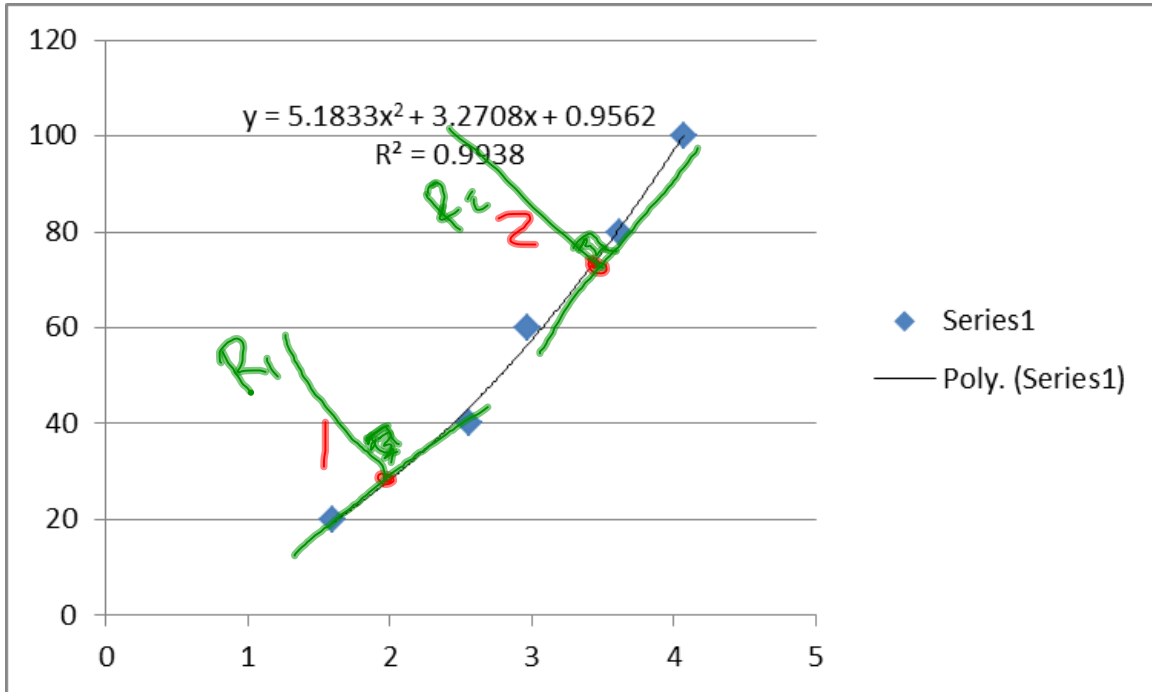

Sep 11-9:22 AM

Sep 11-9:29 AM

Sep 11-9:40 AM

SLOPE OF THE POSITION VS. TIME
GRAPH REPRESENTS SPEED.

Sep 11-9:48 AM

Speeding up. **PARABOLA**

Sep 11-9:51 AM

Slowing down. **PARABOLA**