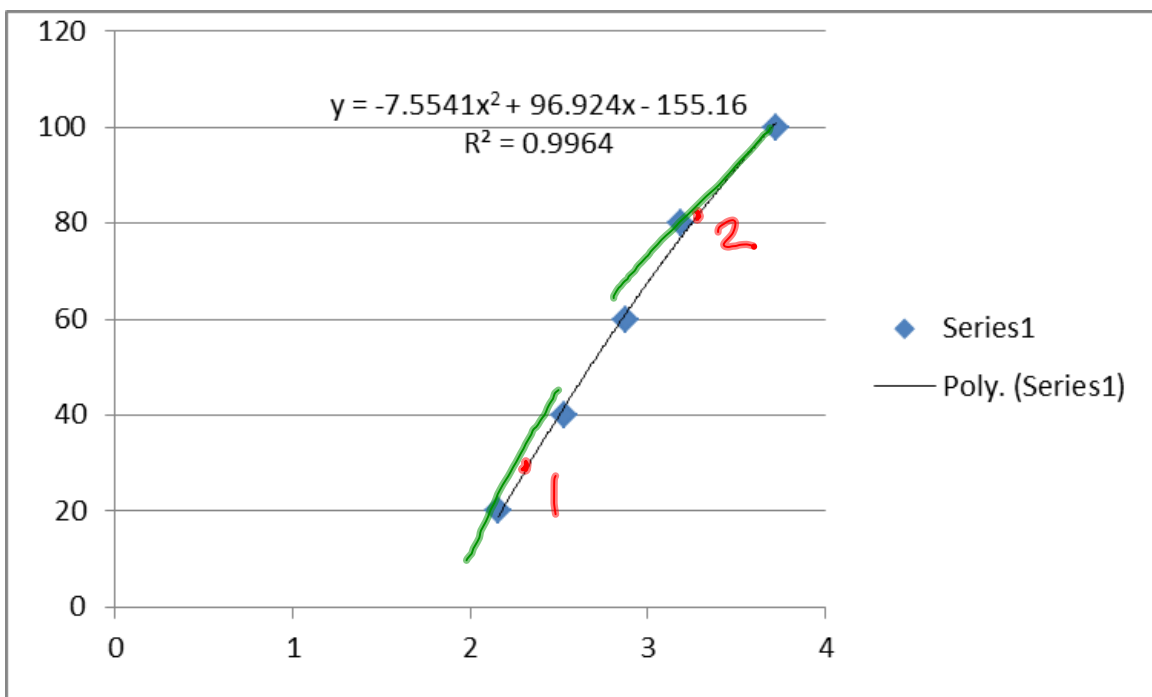

Sep 11-9:22 AM

Sep 11-9:29 AM

Sep 11-9:40 AM

SLOPE OF THE POSITION VS. TIME
GRAPH REPRESENTS SPEED.

Sep 11-9:48 AM

Speeding up. **PARABOLA**

Sep 11-9:51 AM

Slowing down. **PARABOLA**